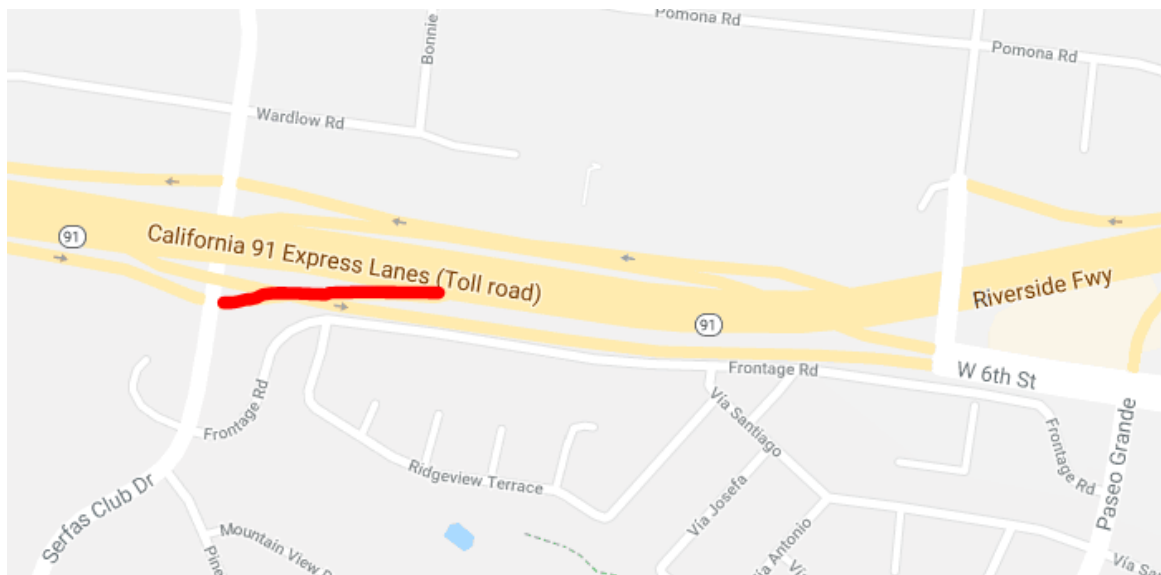

Department of Transportation

COMMUTER ALERT

19-175

Maintenance

Date: Thursday, May 09, 2019

District: 8 – Riverside/San Bernardino

Contact: Shane Massoud

Email: shane.massoud@dot.ca.gov

Phone: (909) 383-4416

FOR IMMEDIATE RELEASE:

SERFAS CLUB DRIVE ON-RAMP CLOSURE

SAN BERNARDINO – The California Department of Transportation (Caltrans) Maintenance crews will be closing the Serfas Club Drive on-ramp on westbound State Route 91 (SR-91) in Corona for survey work. The work will take place Friday, May 10 from 9 a.m. to 3 p.m. Please remember to reduce your speed as you approach the work zone.