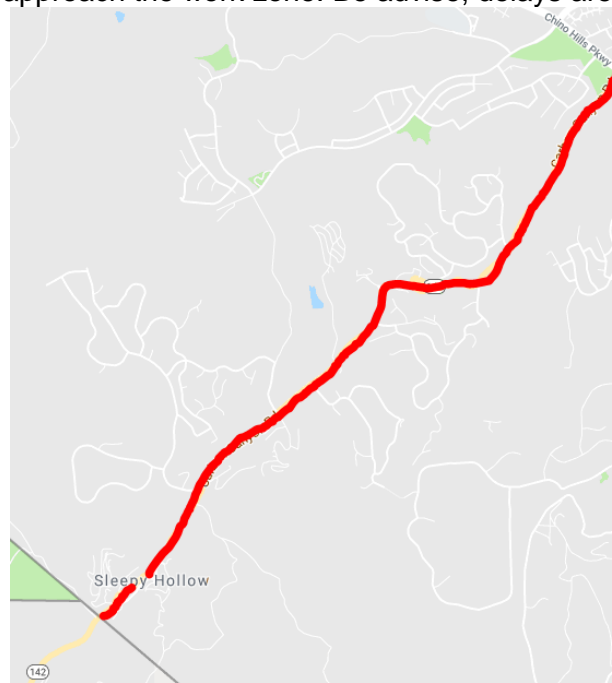

Department of Transportation

COMMUTER ALERT

19-177

Maintenance

Date: Thursday, May 09, 2019

District: 8 – Riverside/San Bernardino

Contact: Shane Massoud

Email: shane.massoud@dot.ca.gov

Phone: (909) 383-4416

FOR IMMEDIATE RELEASE:

LANDSCAPE WORK ON STATE ROUTE 142

SAN BERNARDINO – The California Department of Transportation (Caltrans) Maintenance crews will be doing landscape work on State Route 142 (SR-142) in both directions from the Orange County line to Chino Hills Parkway. During the work there will be a one-way flagging operation. The work will take place Monday, May 13 – Thursday, May 16 from 9 a.m. to 3 p.m. Please remember to reduce your speed as you approach the work zone. Be advise, delays are expected.